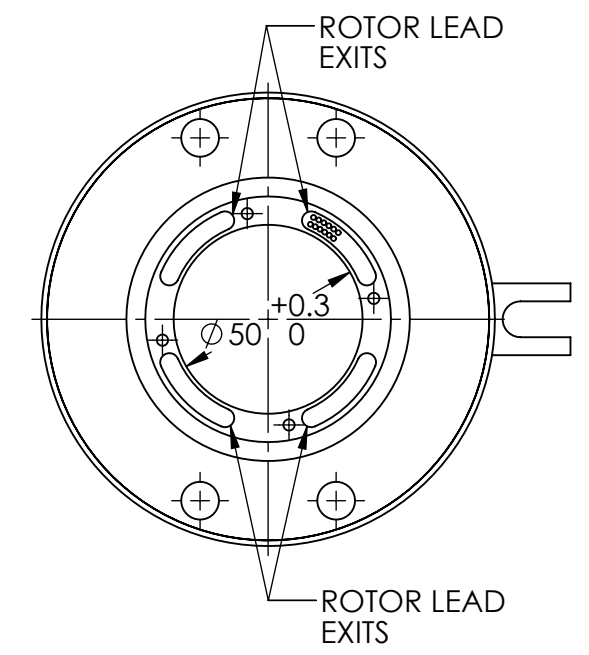

| REVISIONS | | | | |
|-----------|------|----------------------|----------|----------|
| ZONE | REV. | DESCRIPTION | DATE | APPROVED |
| | 1 | Customer Information | 1/1/2014 | WRH |

| WIRE COLOR CODE | |
|----------------------------|---------------|
| 16 AWG (24 POWER CIRCUITS) | |
| 1/13. RED | 2/14. YELLOW |
| 3/15. BLACK | 4/16. BLUE |
| 5/17. GREEN | 6/18. WHITE |
| 7/19. PURPLE | 8/20. GRAY |
| 9/21. BROWN | 10/22. ORANGE |
| 11/23. DARK BLUE | 12/24. KHAKI |

| TECHNICAL DATA | |
|----------------------------|--|
| NUMBER OF CIRCUITS | 24 POWER CIRCUITS |
| RATED VOLTAGE | 380 VAC (POWER)/240 VAC/VDC (SIGNAL) |
| DIELECTRIC STRENGTH | 500VAC@50Hz,60s |
| RATED CURRENT | 5A/RING (SIGNAL), 10A, 15A, OR 20A/RING (POWER) |
| NOMINAL SPEED | 0-500 RPM |
| INSULATION RESISTANCE | ≥1000 MΩ/500VDC (SIGNAL), ≥500 MΩ/500VDC (POWER) |
| DYNAMIC CONTACT RESISTANCE | <10 mΩ |
| CONTACT MATERIAL SURFACE | PRECIOUS METALS |
| LEAD | 22 AWG SILVER PLATED AND 16 AWG TINNED, COLOR CODED, PTFE INSULATED LEAD WIRES |
| STANDARD LEAD LENGTH | 500mm |
| TEMPERATURE | -20°C to + 80°C |
| BEARINGS | MINIATURE, PRECISION STEEL BEARINGS |
| HOUSING | ABS PLASTIC |
| PROTECTION | IP65 |

| | | |
|---|-----------|-----------|
| UNLESS OTHERWISE SPECIFIED: | | |
| DRAWING SYMBOLS & TOLERANCES PER ANSI Y14.5 | | |
| DIMENSIONS ARE METRIC | | |
| TOLERANCES: | | |
| DECIMALS | LINEAR | ANGULAR |
| .X | ±0.2 | ±0.5DEG |
| .XX | ±0.02 | ±0.2DEG |
| .XXX | ±0.005 | ±0.01DEG |
| INTERPRET GEOMETRIC TOLERANCING PER: ANSI Y14.5 | | |
| MATERIAL | SEE CHART | |
| FINISH | CLEAN | |
| DRAWN | MRJ | 1/27/2014 |

Orbex Group

TITLE: Slip Ring

| | | |
|----------|-------------------|-----------|
| SIZE | PRT. NO. | REV |
| B | 550-0024-F | CI |

SCALE: 1:2 SHEET 1 OF 1

THIS DRAWING CONTAINS PROPRIETARY INFORMATION OF THE ORBEX GROUP AND MAY NOT BE IN WHOLE OR IN PART DUPLICATED OR DISCLOSED OR USED FOR MANUFACTURE OF ANY PART DISCLOSED HEREIN WITHOUT WRITTEN PERMISSION OF THE ORBEX GROUP.