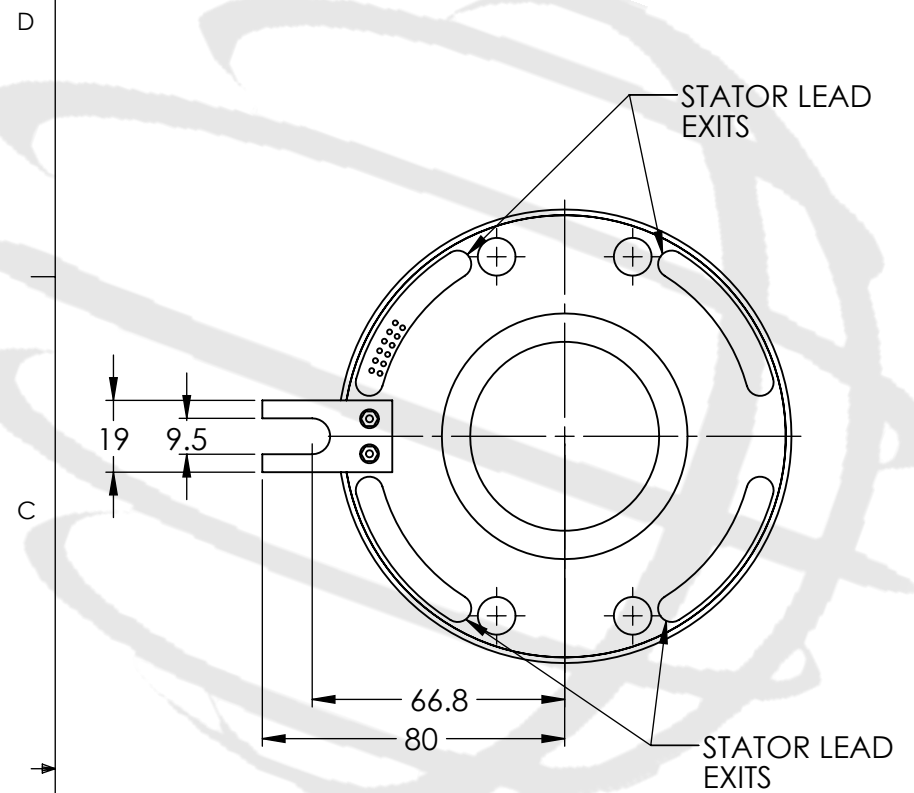

| REVISIONS | | | | |
|-----------|------|----------------------|----------|----------|
| ZONE | REV. | DESCRIPTION | DATE | APPROVED |
| | 1 | Customer Information | 1/1/2014 | WRH |

| WIRE COLOR CODE | |
|----------------------------|---------------|
| 16 AWG (24 POWER CIRCUITS) | |
| 1/13. RED | 2/14. YELLOW |
| 3/15. BLACK | 4/16. BLUE |
| 5/17. GREEN | 6/18. WHITE |
| 7/19. PURPLE | 8/20. GRAY |
| 9/21. BROWN | 10/22. ORANGE |
| 11/23. DARK BLUE | 12/24. KHAKI |

| TECHNICAL DATA | |
|----------------------------|--|
| NUMBER OF CIRCUITS | 24 POWER CIRCUITS |
| RATED VOLTAGE | 380 VAC (POWER)/240 VAC/VDC (SIGNAL) |
| DIELECTRIC STRENGTH | 500VAC@50Hz,60s |
| RATED CURRENT | 5A/RING (SIGNAL), 10A, 15A, OR 20A/RING (POWER) |
| NOMINAL SPEED | 0-500 RPM |
| INSULATION RESISTANCE | ≥1000 MΩ/500VDC (SIGNAL), ≥500 MΩ/500VDC (POWER) |
| DYNAMIC CONTACT RESISTANCE | <10 mΩ |
| CONTACT MATERIAL SURFACE | PRECIOUS METALS |
| LEAD | 22 AWG SILVER PLATED AND 16 AWG TINNED, COLOR CODED, PTFE INSULATED LEAD WIRES |
| STANDARD LEAD LENGTH | 500mm |
| TEMPERATURE | -20°C to + 80°C |
| BEARINGS | MINIATURE, PRECISION STEEL BEARINGS |
| HOUSING | ABS PLASTIC |
| PROTECTION | IP65 |

| | | |
|---|-----------|-----------|
| UNLESS OTHERWISE SPECIFIED: | | |
| DRAWING SYMBOLS & TOLERANCES PER ANSI Y14.5 | | |
| DIMENSIONS ARE METRIC | | |
| TOLERANCES: | | |
| DECIMALS | LINEAR | ANGULAR |
| .X | ±0.2 | ±0.5DEG |
| .XX | ±0.02 | ±0.2DEG |
| .XXX | ±0.005 | ±0.01DEG |
| INTERPRET GEOMETRIC TOLERANCING PER: ANSI Y14.5 | | |
| MATERIAL | SEE CHART | |
| FINISH | CLEAN | |
| DRAWN | MRJ | 1/27/2014 |

Orbex Group

TITLE: Slip Ring

| | | |
|----------|-------------------|-----------|
| SIZE | PRT. NO. | REV |
| B | 550-0024-F | CI |

SCALE: 1:2 SHEET 1 OF 1

THIS DRAWING CONTAINS PROPRIETARY INFORMATION OF THE ORBEX GROUP AND MAY NOT BE IN WHOLE OR IN PART DUPLICATED OR DISCLOSED OR USED FOR MANUFACTURE OF ANY PART DISCLOSED HEREIN WITHOUT WRITTEN PERMISSION OF THE ORBEX GROUP.