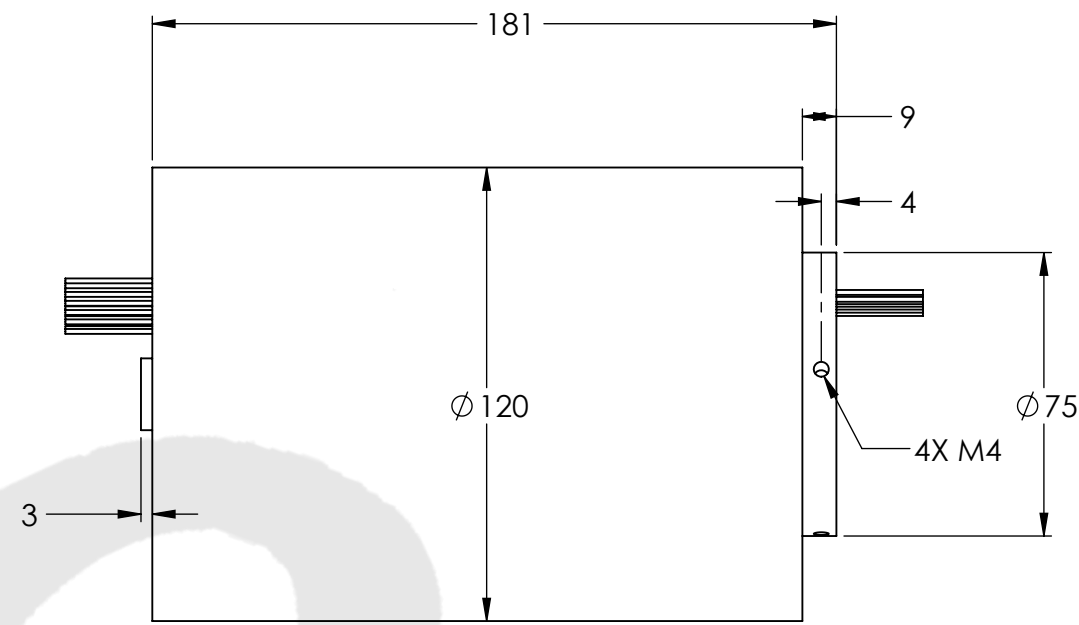

| REVISIONS | | | | |
|-----------|------|----------------------|----------|----------|
| ZONE | REV. | DESCRIPTION | DATE | APPROVED |
| | 1 | Customer Information | 1/1/2014 | WRH |

| WIRE COLOR CODE | |
|----------------------------|---------------|
| 16 AWG (24 POWER CIRCUITS) | |
| 1/13. RED | 2/14. YELLOW |
| 3/15. BLACK | 4/16. BLUE |
| 5/17. GREEN | 6/18. WHITE |
| 7/19. PURPLE | 8/20. GRAY |
| 9/21. BROWN | 10/22. ORANGE |
| 11/23. DARK BLUE | 12/24. KHAKI |

| TECHNICAL DATA | |
|----------------------------|--|
| NUMBER OF CIRCUITS | 24 POWER CIRCUITS |
| RATED VOLTAGE | 380 VAC (POWER)/240 VAC/VDC (SIGNAL) |
| DIELECTRIC STRENGTH | 500VAC@50Hz,60s |
| RATED CURRENT | 5A/RING (SIGNAL), 10A, 15A, OR 20A/RING (POWER) |
| NOMINAL SPEED | 0-500 RPM |
| INSULATION RESISTANCE | ≥1000 MΩ/500VDC (SIGNAL), ≥500 MΩ/500VDC (POWER) |
| DYNAMIC CONTACT RESISTANCE | <10 mΩ |
| CONTACT MATERIAL SURFACE | PRECIOUS METALS |
| LEAD | 22 AWG SILVER PLATED AND 16 AWG TINNED, COLOR CODED, PTFE INSULATED LEAD WIRES |
| STANDARD LEAD LENGTH | 500mm |
| TEMPERATURE | -20°C to + 80°C |
| BEARINGS | MINIATURE, PRECISION STEEL BEARINGS |
| HOUSING | ABS PLASTIC |
| PROTECTION | IP65 |

| | | |
|---|-----------|-----------|
| UNLESS OTHERWISE SPECIFIED: | | |
| DRAWING SYMBOLS & TOLERANCES PER ANSI Y14.5 | | |
| DIMENSIONS ARE METRIC | | |
| TOLERANCES: | | |
| DECIMALS | LINEAR | ANGULAR |
| .X | ±0.2 | ±0.5DEG |
| .XX | ±0.02 | ±0.2DEG |
| .XXX | ±0.005 | ±0.01DEG |
| INTERPRET GEOMETRIC TOLERANCING PER: ANSI Y14.5 | | |
| MATERIAL | SEE CHART | |
| FINISH | CLEAN | |
| DRAWN | MRJ | 1/27/2014 |

Orbex Group

TITLE: Slip Ring

| | | |
|----------|-------------------|-----------|
| SIZE | PRT. NO. | REV |
| B | 550-0024-F | CI |

SCALE: 1:2 SHEET 1 OF 1

THIS DRAWING CONTAINS PROPRIETARY INFORMATION OF THE ORBEX GROUP AND MAY NOT BE IN WHOLE OR IN PART DUPLICATED OR DISCLOSED OR USED FOR MANUFACTURE OF ANY PART DISCLOSED HEREIN WITHOUT WRITTEN PERMISSION OF THE ORBEX GROUP.